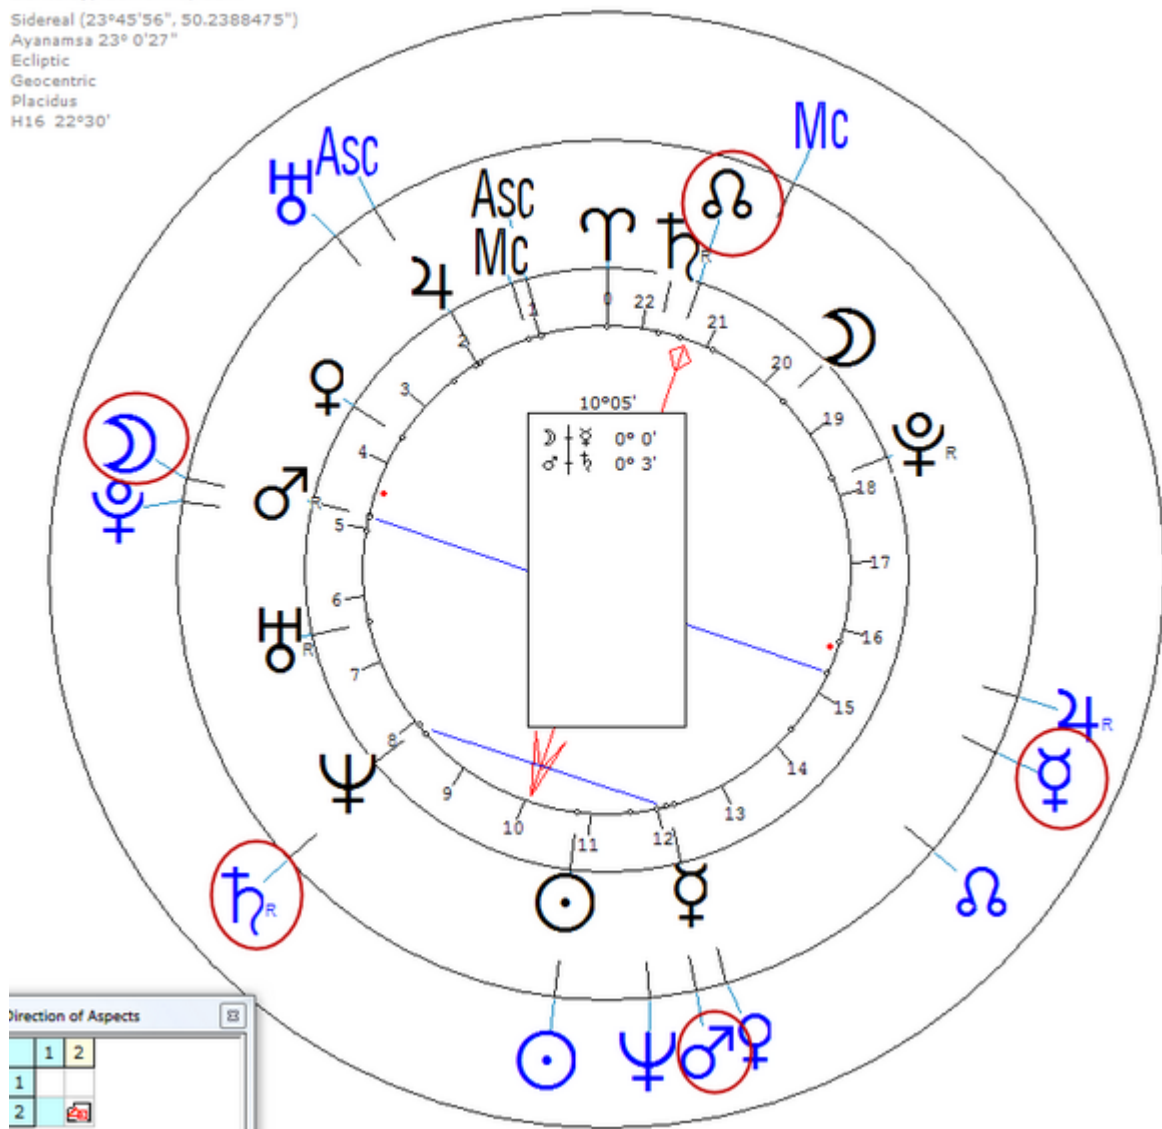

McCorkle, Susannah

1 January 1946 at 23:31 (= 11:31 PM)Berkeley, California, 37n52, 122w16

American jazz singer.

<https://www.astro.com/astro-databank/McCorkle,_Susannah>

Death by Suicide 19 May 2001 at 03:00 AM in Manhattan (Jumped from window, age 55)

Solar Return (Harmonic 16)

Solar $\sigma/\hbar = \text{Solar } \mathcal{D}/\wp = \delta_n$

Solar $\mathcal{D} = \sigma_n = \hbar_n = \mathcal{D}_n/\wp_n$

Solar $\wp/\delta = \mathcal{D}_n/\delta_n$

McCorkle, Susannah
1 January 1946 Tue 23:31 (GMT-8) 37n52 122w16
Berkeley, California, USA
Sidereal (23°45'56", 50.2388475")
Ayanamsa 23° 0'27"
Ecliptic
Geocentric
Placidus
H16 22°30'